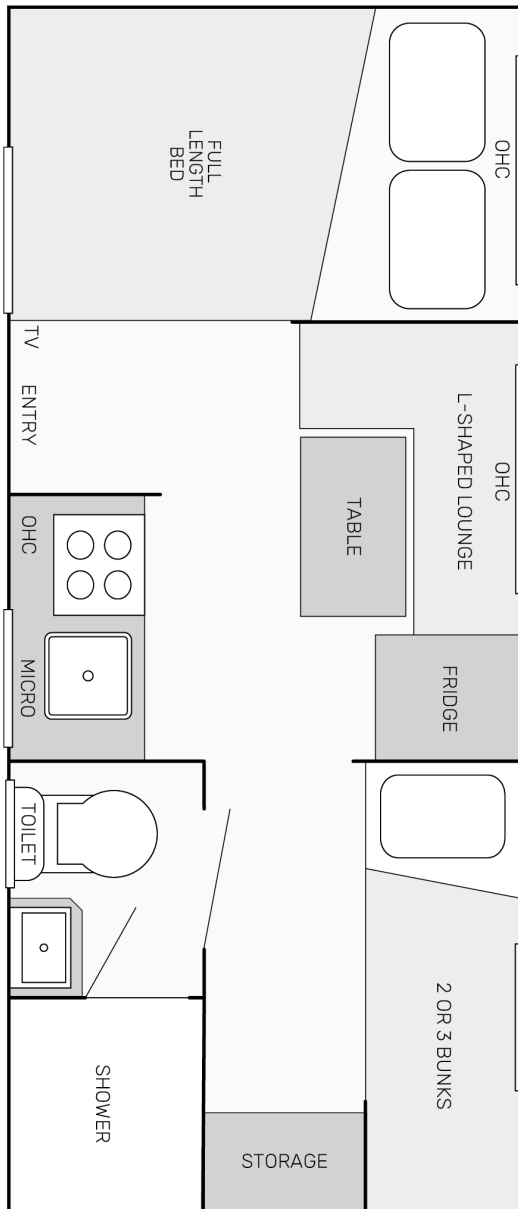

FAMILY SCOUT

18'

OFF-ROAD

OFF-GRID