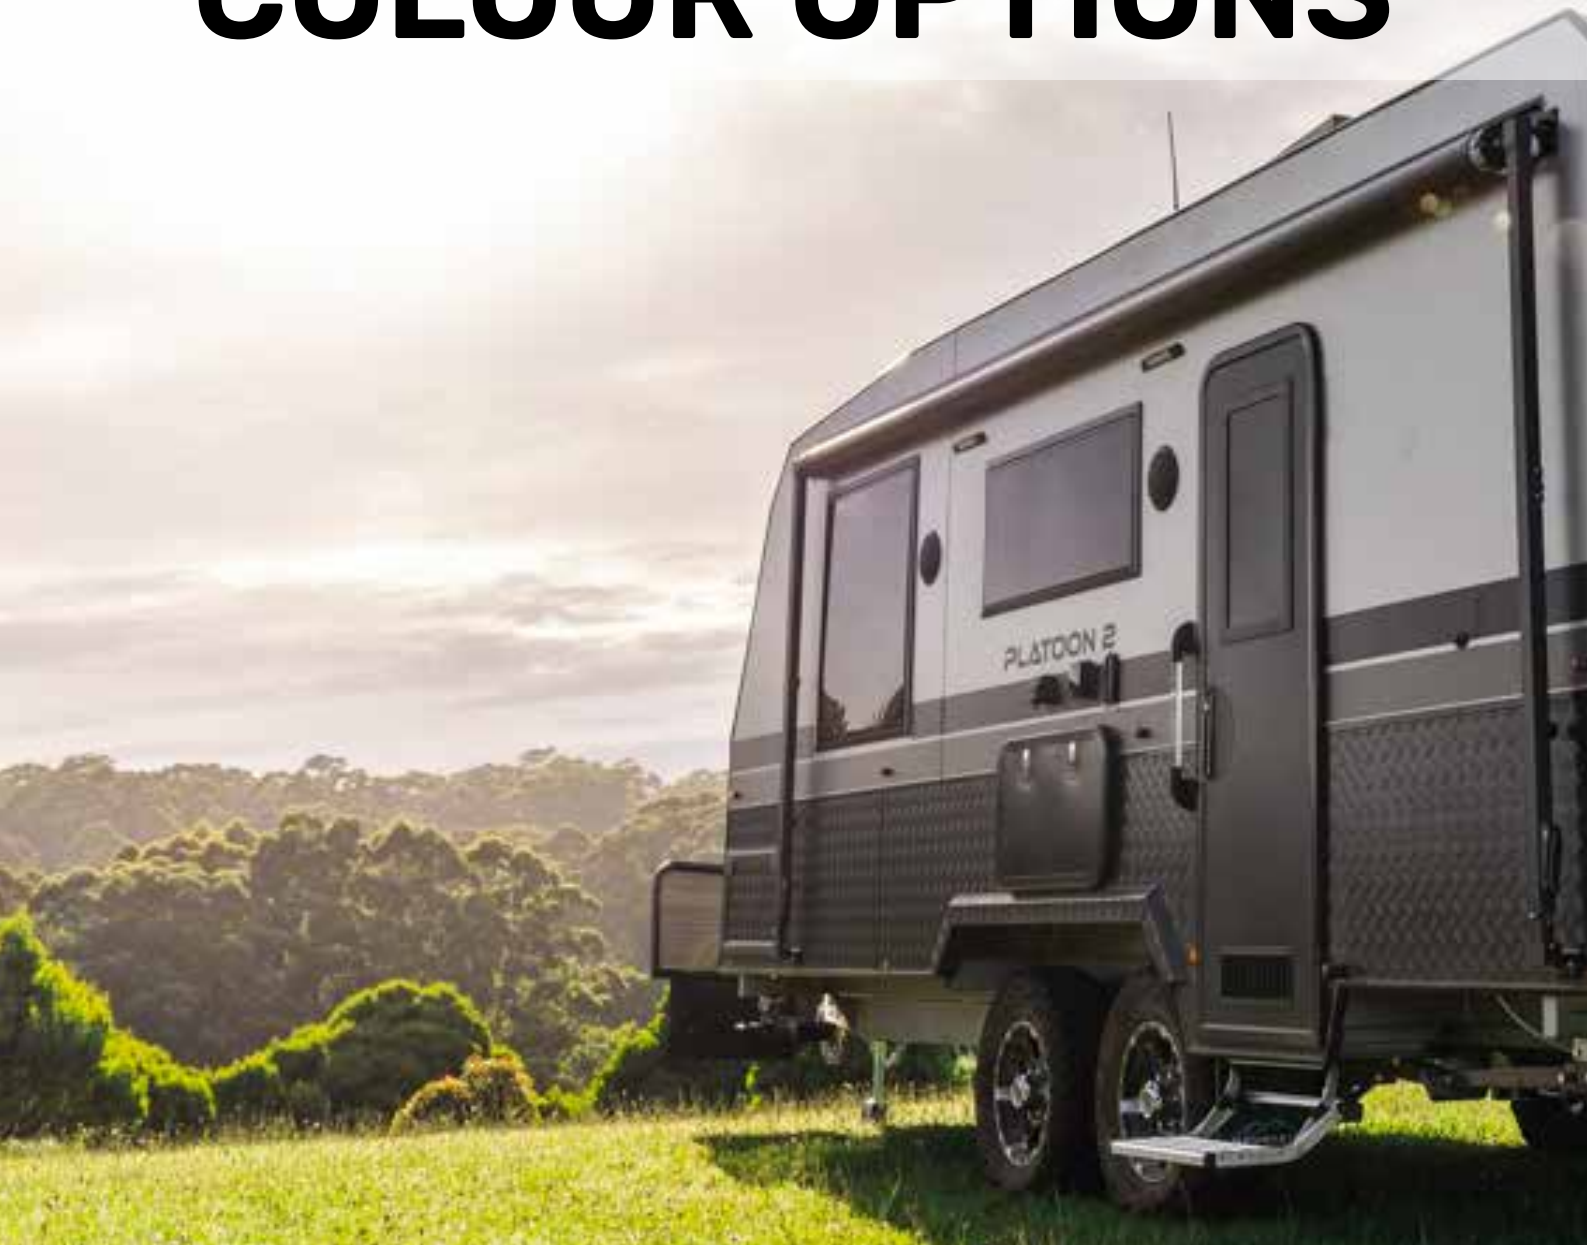

BEGIN YOUR ADVENTURE WITH A KOKODA

Kokoda Caravans are Melbourne made and Australian owned.
Support local and join the Kokoda Community today!

EXTERIOR COLOUR OPTIONS

www.kokodacaravans.com.au

FLAT COMPOSITE SILVER