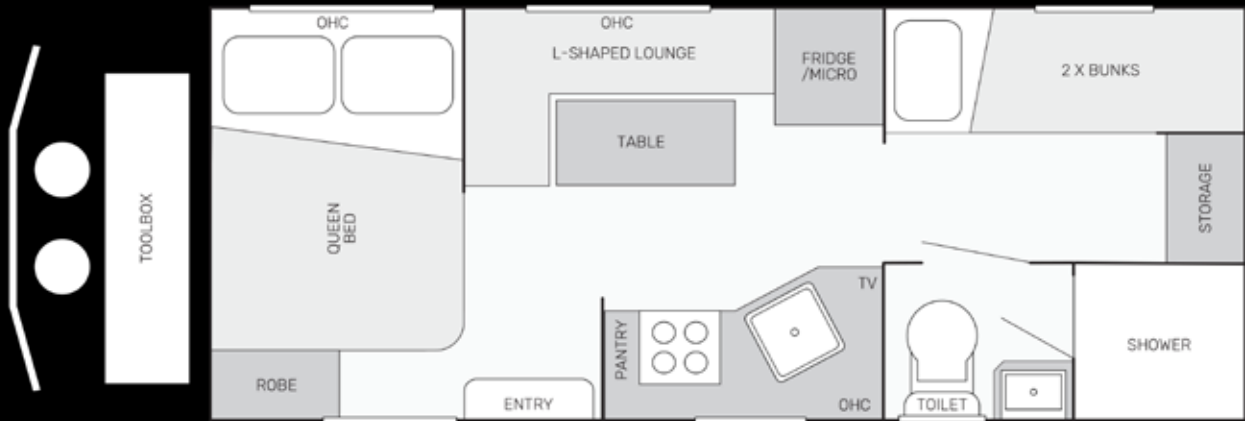

SHOWER

TOILET

FRIDGE

MIA Y22

www.kokodacaravans.com.au

LENGTH
19'6"

TARE
2650KG

ATM
3300KG

BALL
200KG

PAYLOAD
650KG

HEIGHT
2950MM

INSIDE THE M.I.A.

Upon entry to this tough tested family van you'll note that it's deceptively spacious inside. This is due clever adaptation with an East/West master bed, maximising internal living area without compromising on the creature comforts. Ample bench and living space for a van of its length, you'll also note the M.I.A. has got storage everywhere. Providing plenty of bench space, a spacious L-shaped lounge and 1.9m bunks there is enough room for the whole crew of campers.

INTERNAL

Bed	East to West with Drawer Below
Mattress	Innerspring
Beds	2 x Bunks with Windows & Magazine Pocket with 2 x Drawers Below & External Storage (Top 1.9m / Bottom 1.9m Long) *OPTION to upgrade to 3 bunks
Toilet	Cassette
Shower	Fibreglass
Ceramic Basin	White (Ensuite)
Taps	Flick Master
Robe	Full Height with 3 x Drawers, Robe with Half Shelves & Half Rail
Mirror	Wall Mounted (Ensuite)
Overhead Cupboards	Kitchen, Lounge, Ensuite & Master
East West Master Robe	Hanging Rail
Magazine Pocket Holder	Medium
Drawers	On Rollers
Bench Top	Laminate (Square Edge)
Bench Top	Over Stove
Splash Back Kitchen	Full Height
Lounge	L-Shape with Telescopic Drop Down Table
Upholstery	Vinyl Leather
Cupboard Doors	Light Weight & UV Resistant
Handles	Shell Lock
Overhead Handles	Hidden
Hinges	Piano
Hatch Roof	1 x 700mm x 500mm & 1 x 450mm x 400mm
Door	Triple Lock with sep Security Screen
Floor Vinyl	Durable Modern Design
Windows	Double-Glazed