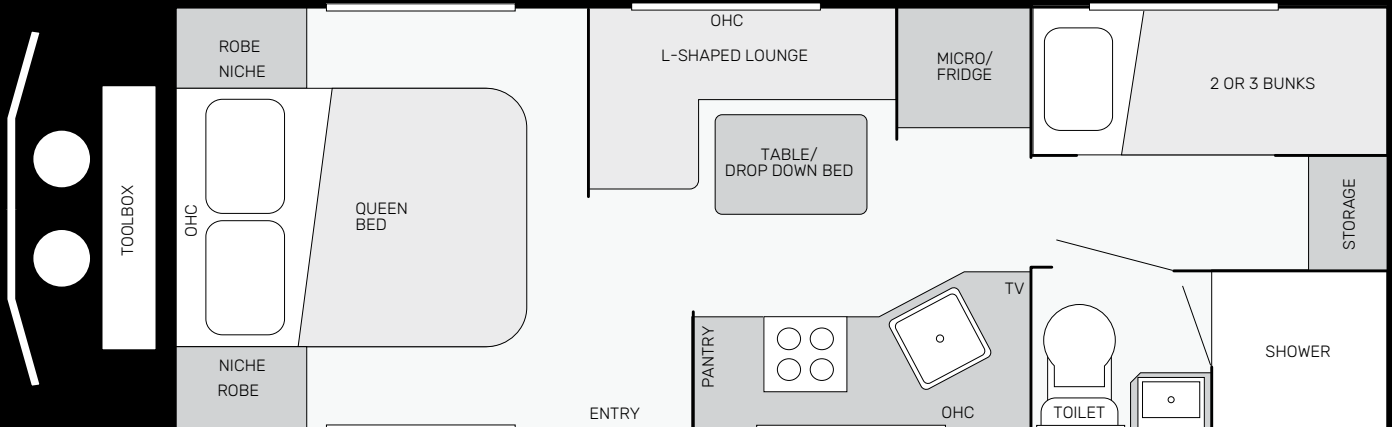

LENGTH
21'

TARE
2840KG

ATM
3500KG

BALL
160KG

PAYLOAD
660KG

HEIGHT
3150MM