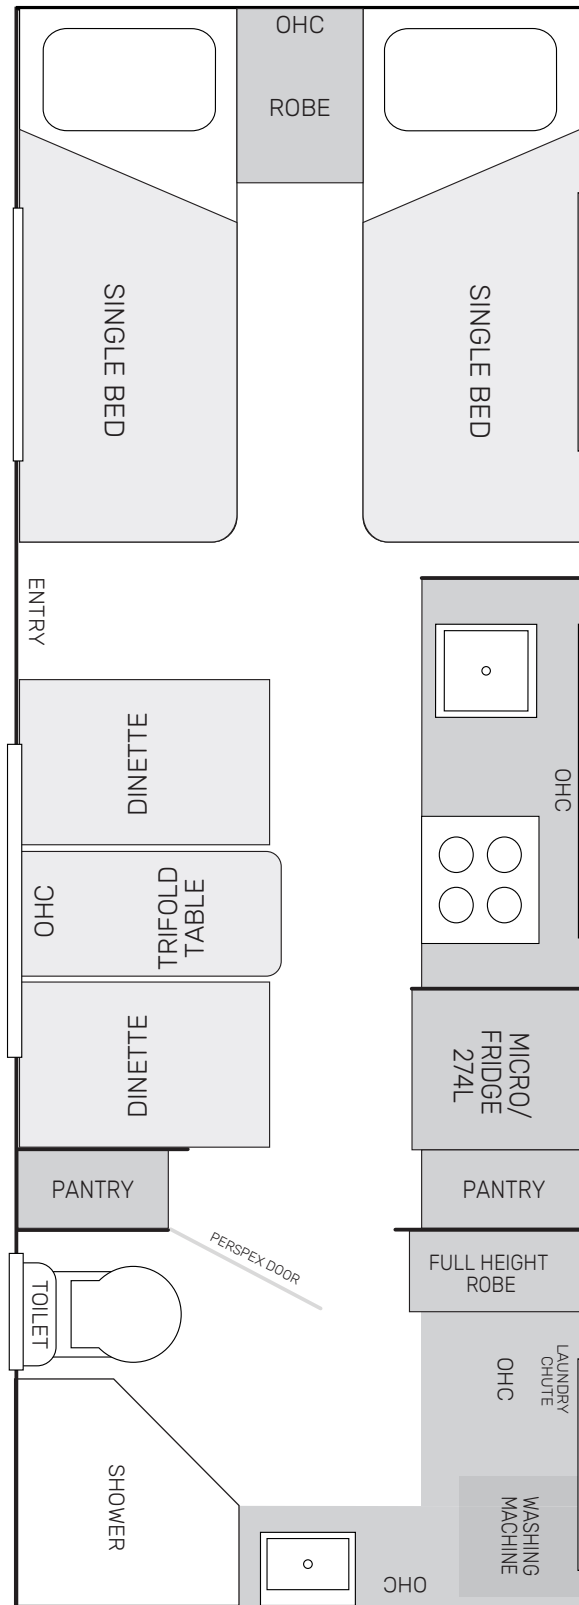

Couples C216

specs

Internal Fridge
274 Litre Thetford Fridge / Freezer

Washing Machine
The C216 has a 3.2kg front load washing machine. Accessible from outside.

Cabin Length
21'6"

why choose this layout?

A well-designed couples caravan layout is all about balance—creating a space that feels open, functional, and comfortable without compromise. The right layout maximises every inch, offering a blend of practical storage, modern amenities, and inviting living areas that suit two travellers perfectly.

comfort in every layout.

Couples C216

specs

Internal Fridge
274 Litre Thetford Fridge / Freezer

Washing Machine
The C216 has a 3.2kg front load washing machine. Accessible from outside.

Cabin Length
21'6"

why choose this layout?