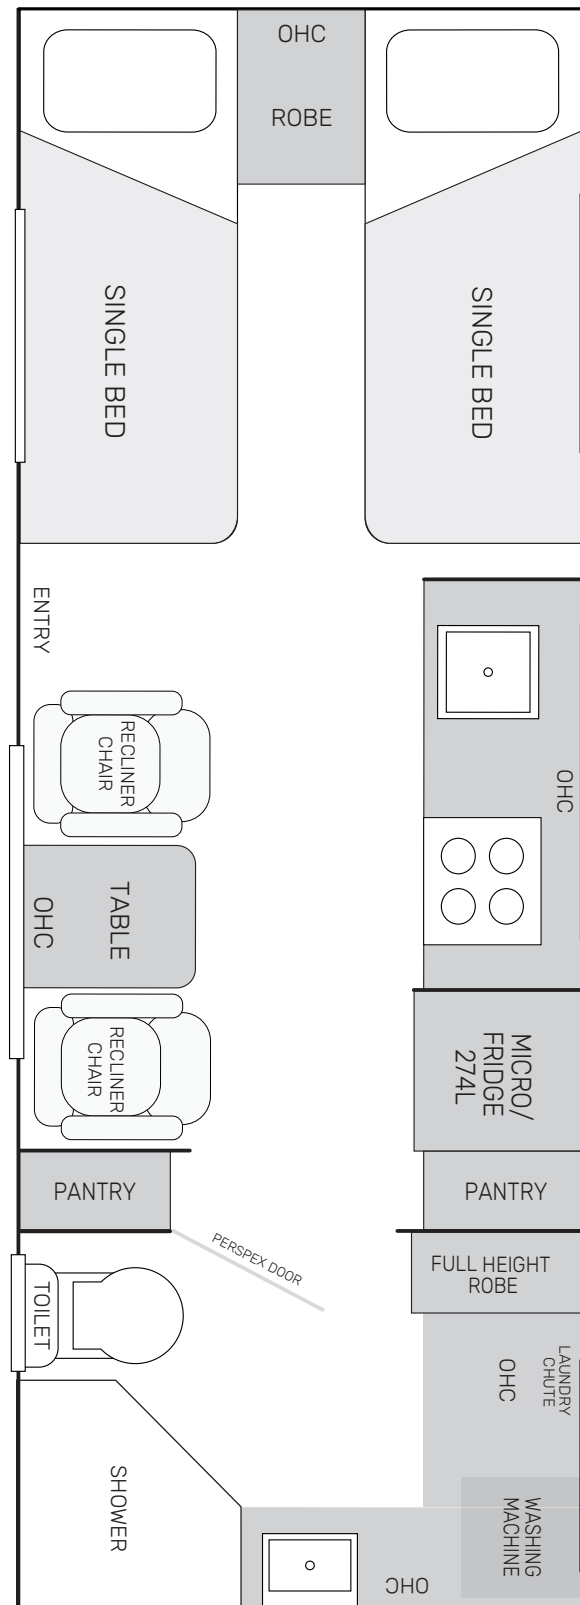

Couples C216

specs

Internal Fridge

274 Litre Thetford Fridge / Freezer

Washing Machine

The C216 has a 3.2kg front load washing machine. Accessible from outside.

Cabin Length

21'6"

why choose this layout?

A well-designed couples caravan layout is all about balance—creating a space that feels open, functional, and comfortable without compromise. The right layout maximises every inch, offering a blend of practical storage, modern amenities, and inviting living areas that suit two travellers perfectly.

comfort in every layout.