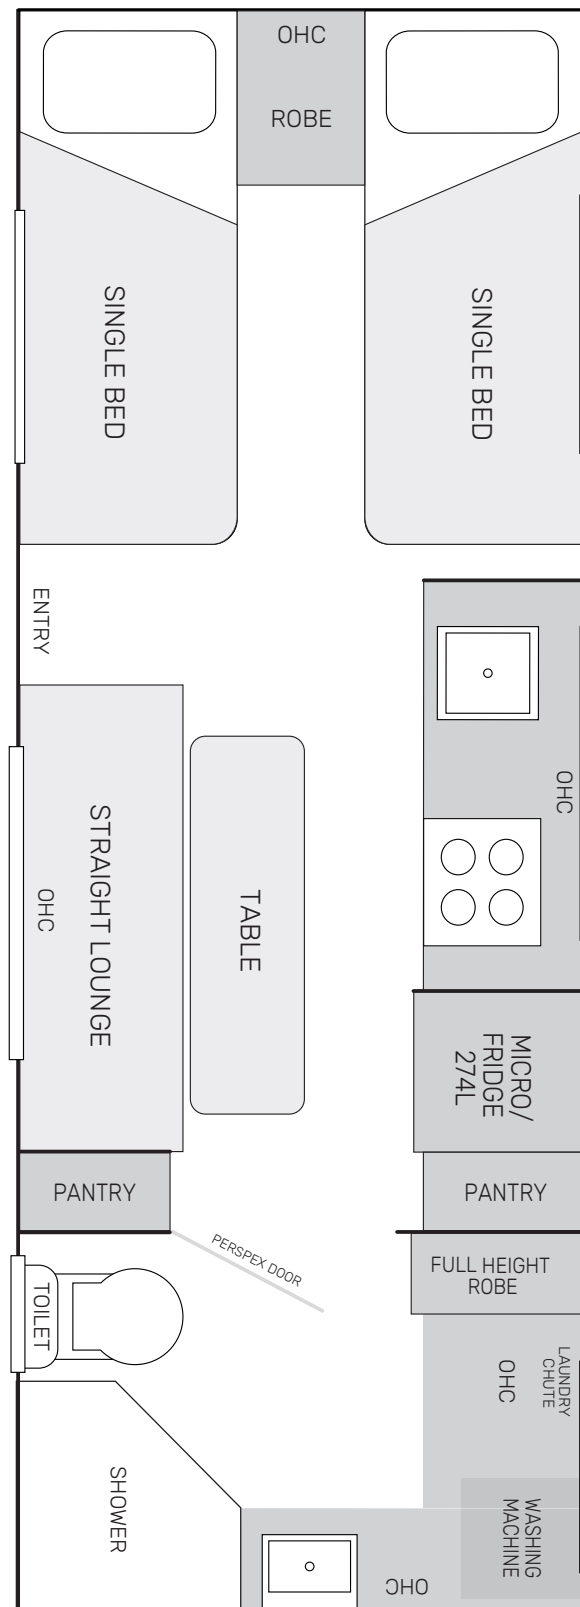

Couples C216

specs

Internal Fridge
274 Litre Thetford Fridge / Freezer

Washing Machine
The C216 has a 3.2kg front load washing machine. Accessible from outside.

Cabin Length
21'6"

why choose this layout?

A well-designed couples caravan layout is all about balance—creating a space that feels open, functional, and comfortable without compromise. The right layout maximises every inch, offering a blend of practical storage, modern amenities, and inviting living areas that suit two travellers perfectly.

comfort in every layout.

Couples C216

specs

Internal Fridge
274 Litre Thetford Fridge / Freezer

Washing Machine
The C216 has a 3.2kg front load washing machine. Accessible from outside.

Cabin Length
21'6"

why choose this layout?