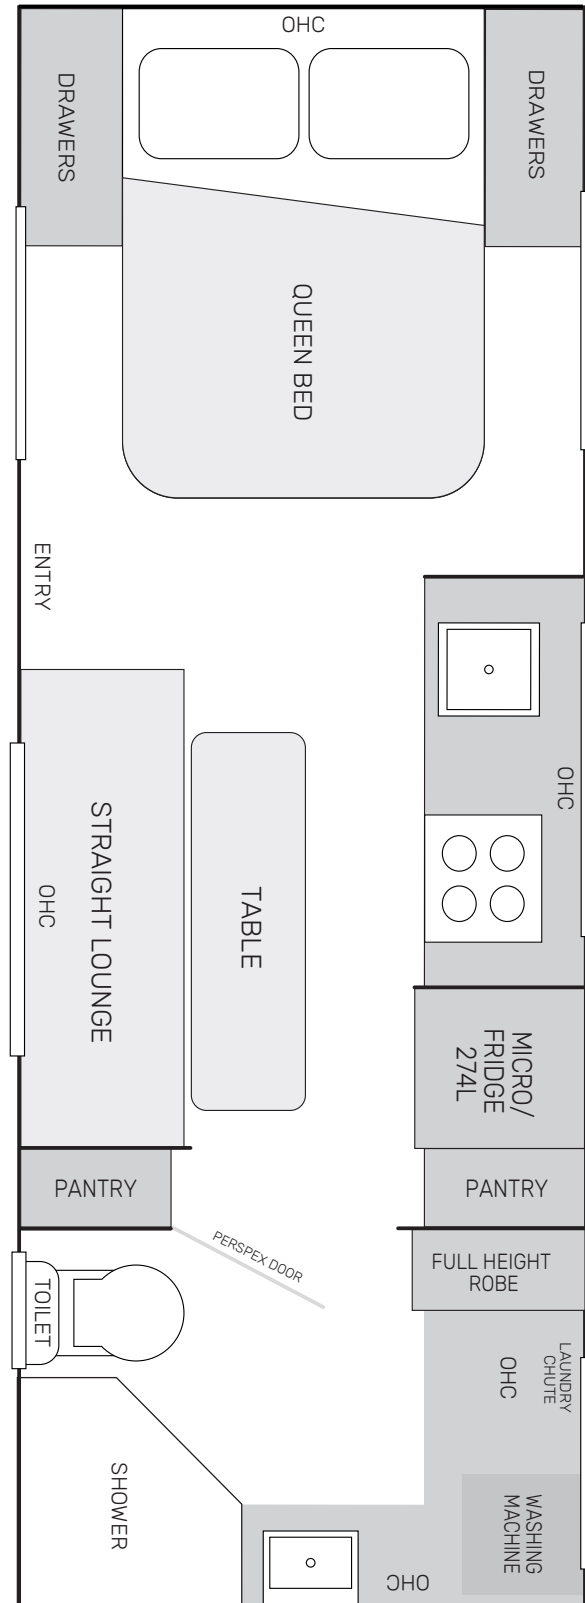

Couples C216

specs

Internal Fridge
274 Litre Thetford Fridge / Freezer

Washing Machine
The C216 has a 3.2kg front load washing machine. Accessible from outside.

Cabin Length
21'6"

why choose this layout?

A well-designed couples caravan layout is all about balance—creating a space that feels open, functional, and comfortable without compromise. The right layout maximises every inch, offering a blend of practical storage, modern amenities, and inviting living areas that suit two travellers perfectly.

comfort in every layout.

Couples C216

specs

Internal Fridge
274 Litre Thetford Fridge / Freezer

Washing Machine
The C216 has a 3.2kg front load washing machine. Accessible from outside.

Cabin Length
21'6"

why choose this layout?