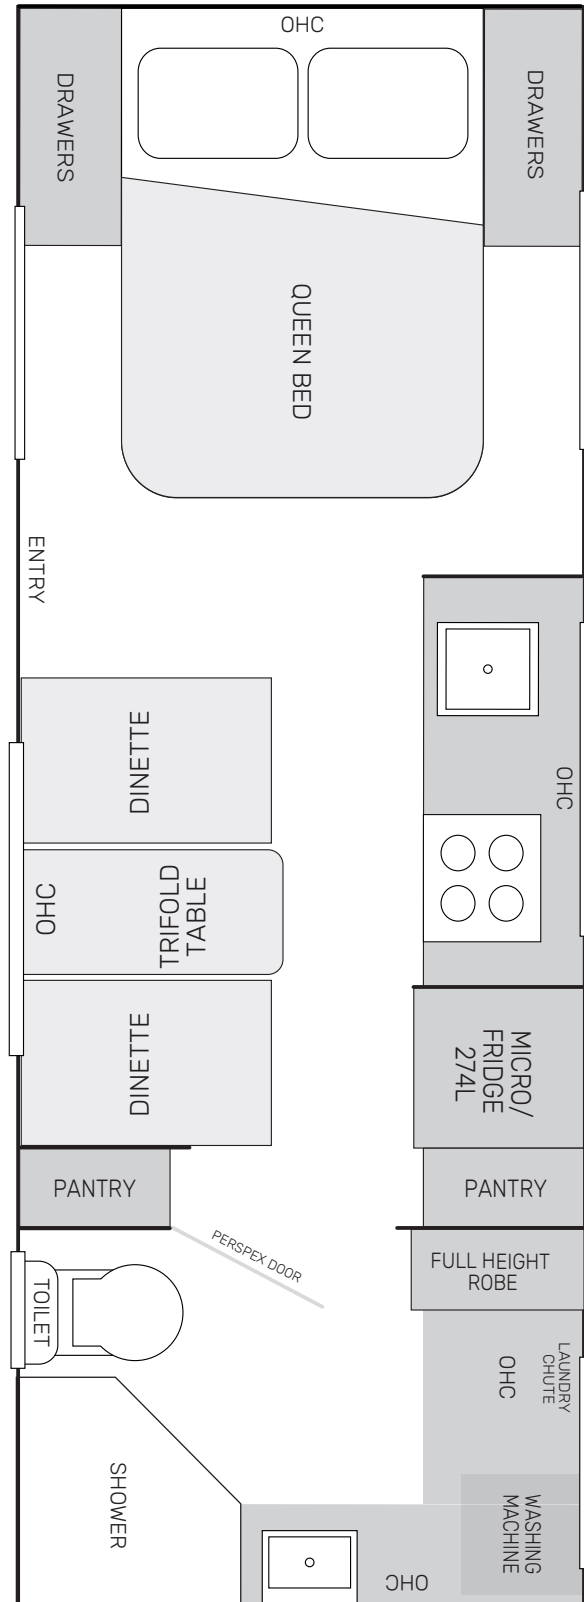

Couples C216

specs

Internal Fridge
274 Litre Thetford Fridge / Freezer

Washing Machine
The C216 has a 3.2kg front load washing machine. Accessible from outside.

Cabin Length
21'6"

why choose this layout?

A well-designed couples caravan layout is all about balance—creating a space that feels open, functional, and comfortable without compromise. The right layout maximises every inch, offering a blend of practical storage, modern amenities, and inviting living areas that suit two travellers perfectly.

comfort in every layout.

Couples C216

specs

Internal Fridge
274 Litre Thetford Fridge / Freezer

Washing Machine
The C216 has a 3.2kg front load washing machine. Accessible from outside.

Cabin Length
21'6"

why choose this layout?