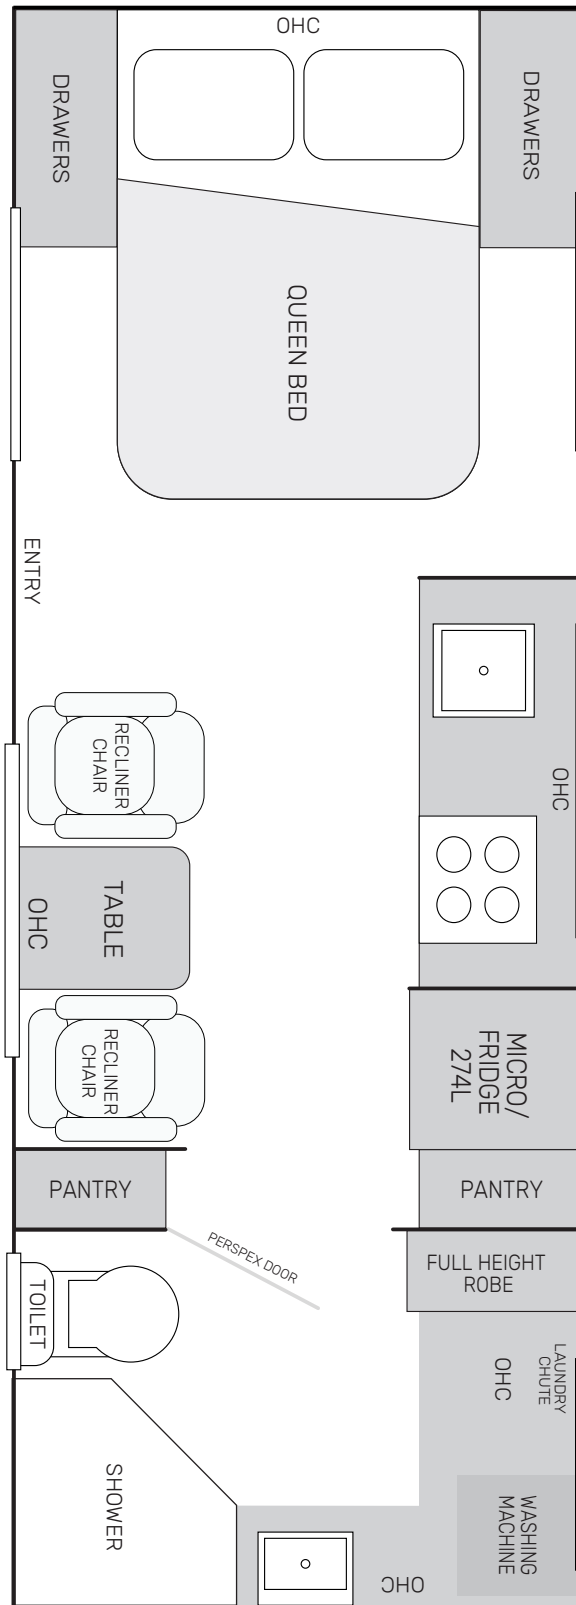

Couples C216

specs

Internal Fridge
274 Litre Thetford Fridge / Freezer

Washing Machine
The C216 has a 3.2kg front load washing machine. Accessible from outside.

Cabin Length
21'6"

why choose this layout?

A well-designed couples caravan layout is all about balance—creating a space that feels open, functional, and comfortable without compromise. The right layout maximises every inch, offering a blend of practical storage, modern amenities, and inviting living areas that suit two travellers perfectly.

comfort in every layout.

Couples C216

specs

Internal Fridge
274 Litre Thetford Fridge / Freezer

Washing Machine
The C216 has a 3.2kg front load washing machine. Accessible from outside.

Cabin Length
21'6"

why choose this layout?