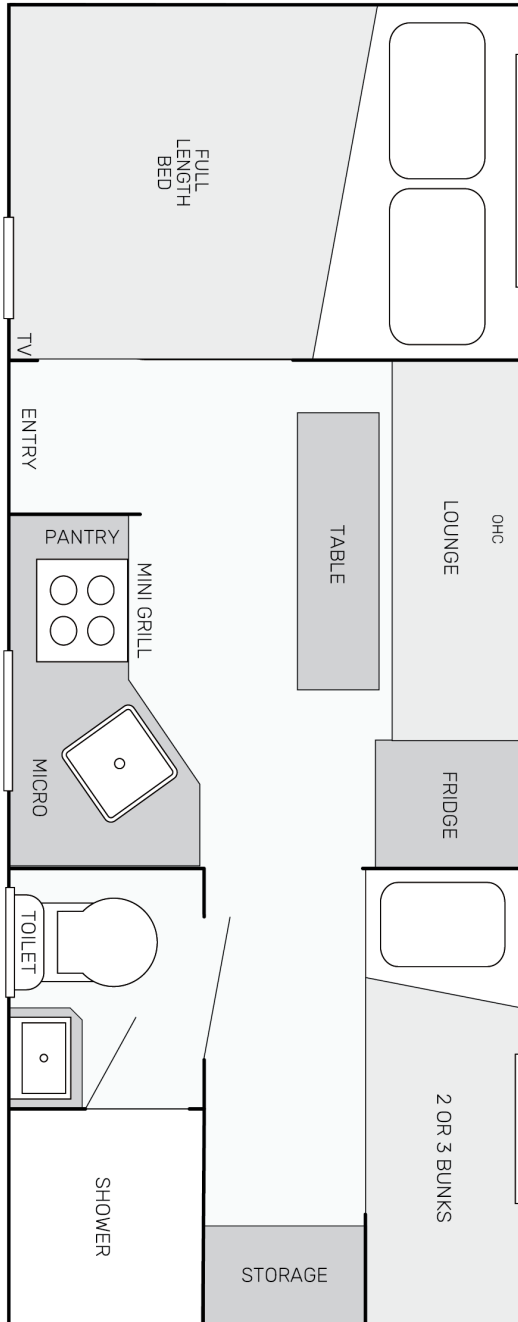

FAMILY

M.I.A.

19'8"

OFF-ROAD

OFF-GRID