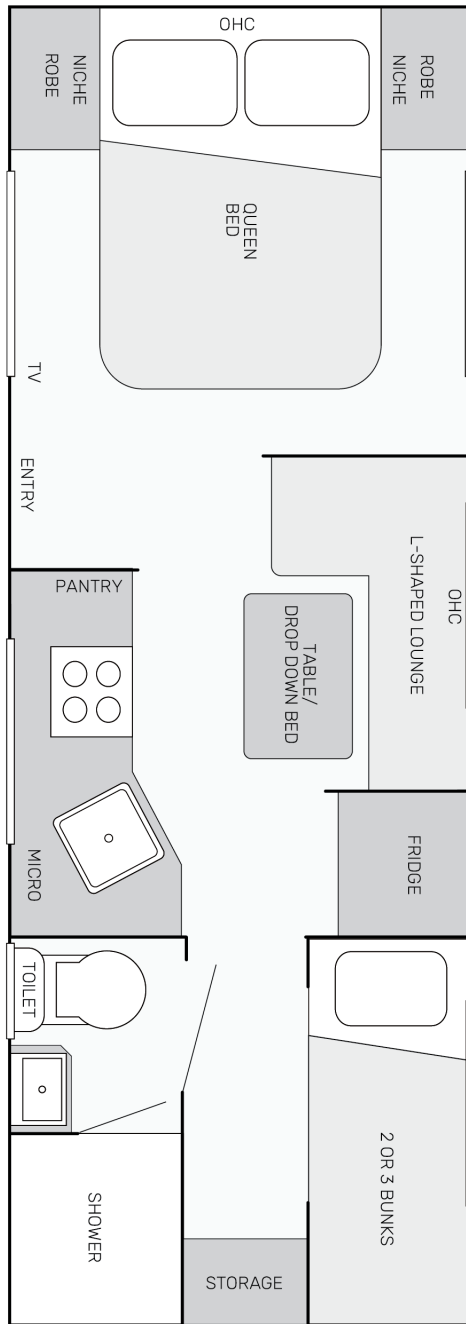

FAMILY FORCE 7

21'

OFF-ROAD

OFF-GRID